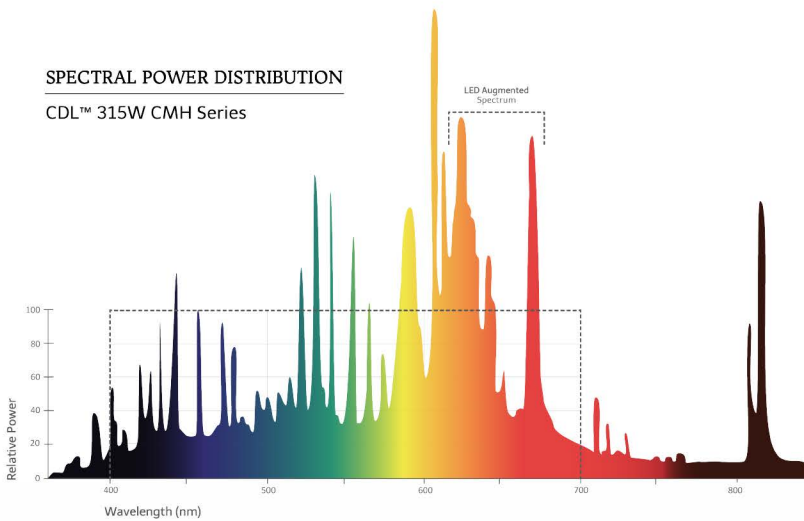

BLI™

Color Augmenting Horticulture Lighting

BLI 315W CDL™ + LED Agro

315W CDL+LED Agro integrates specific red LEDs into the CDL 315W light fixture to augment the flowering spectrum of Philips 315W CMH GreenPower™ lamp for boosting crop yield. UVA rich tailored spectrum provides higher potency.

SPECTRAL POWER DISTRIBUTION

CDL™ 315W CMH Series

Philips 315W Agro + LED Spectrum

Electrical Specification

North America	120V	208V	240V	277V
Nominal Input Current	3.46	1.97	1.70	1.47
Nominal Input Power	415	410	408	408
BTU	1,415	1,398	1,391	1,391
Daisy Chained Units per 20A Circuit	4	7	8	9

General Features

Dimensions	22.1 in x 19.2 in x 11.6 in (561mm x 488mm x 295mm)
Weight	14 lbs
Coverage Area	Up to 4ft x 2ft
Spectrum	Red LED Augmented Philips 315W Agro Spectrum

Benefits

- ✔ Ideal for Both Flowering & Vegetative Stages
- ✔ Increased Yield by up to 20% Compared to BLI 315W CDL Agro
- ✔ Color Augmentation Technology
- ✔ Tailored Spectrum Provides Optimum Levels of Blue, Green, Yellow & Red Light
- ✔ Philips 315W Agro Spectrum Contains Small Amount of UVA & Far Red Providing High Potency & Shorter Grow Cycle
- ✔ Daisy Chain & Dimming Capabilities
- ✔ High Reliability & Performance