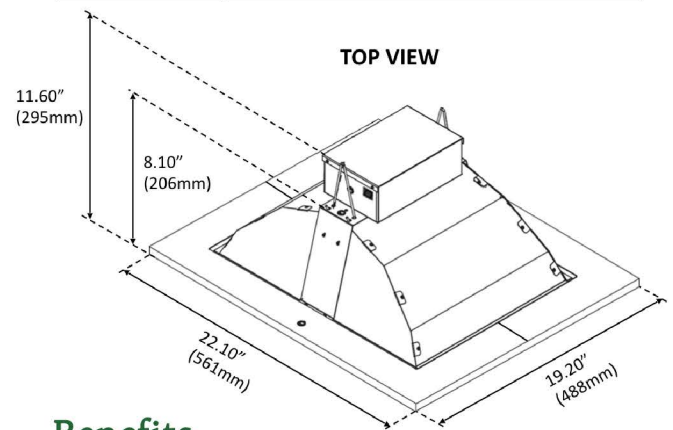

SPECTRAL POWER DISTRIBUTION

CDL™ 315W CMH Series

Philips 315W Agro + LED Spectrum

Electrical Specification

North America	120V	208V	240V	277V
Nominal Input Current	3.46	1.97	1.70	1.47
Nominal Input Power	415	410	408	408
BTU	1,415	1,398	1,391	1,391
Daisy Chained Units per 20A Circuit	4	7	8	9

General Features

Dimensions	22.1 in x 19.2 in x 11.6 in (561mm x 488mm x 295mm)
Weight	14 lbs
Coverage Area	Up to 4ft x 2ft
Spectrum	Red LED Augmented Philips 315W Agro Spectrum

Benefits

- ✔ Ideal for Both Flowering & Vegetative Stages
- ✔ Increased Yield by up to 20% Compared to BLI 315W CDL Agro
- ✔ Color Augmentation Technology
- ✔ Tailored Spectrum Provides Optimum Levels of Blue, Green, Yellow & Red Light
- ✔ Philips 315W Agro Spectrum Contains Small Amount of UVA & Far Red Providing High Potency & Shorter Grow Cycle
- ✔ Daisy Chain & Dimming Capabilities
- ✔ High Reliability & Performance