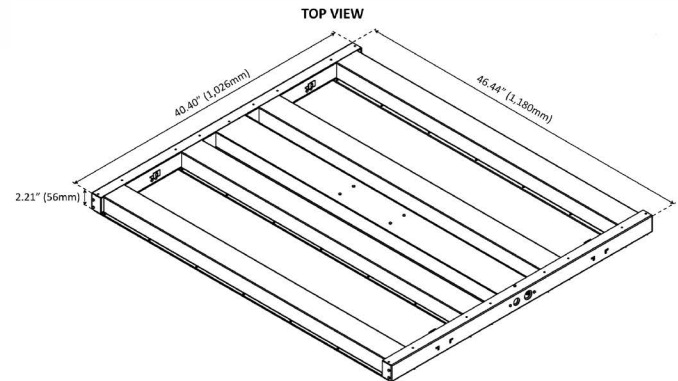

The 650W design allows multiple units to be daisy chained for up to 6x 650W LED arrays (24 bars) per 20A circuit.

SPECTRAL POWER DISTRIBUTION

PerfectParTM LED series

Electrical Specification

North America	120V	208V	240V	277V
Nominal Input Current	5.46	3.13	2.71	2.35
Nominal Input Power	655	652	650	650
BTU	2,234	2,223	2,217	2,217
Daisy Chained Units per 20A Circuit	2	4	5	6

General Features

Dimensions	40.4 in x 46.4 in x 2.2 in (1,026mm x 1,180mm x 56mm)
Weight	27 lbs
Configuration	4 Bar Array
Coverage Area	Up to 5ft x 5ft
Spectrum	Optimized Photosynthetically Active Radiation (PAR) Spectrum