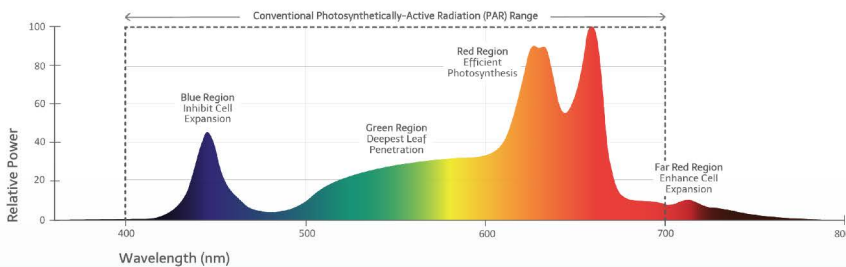

BLITM
Color Augmenting Horticulture Lighting

PerfectParTM 650W LED

BLI PerfectParTM series grow light is engineered for commercial horticulture cultivation in a 4 bar configuration for up to 5ft x 5ft grow space area. It utilizes top bin 100% OSRAM LEDs. Color Augmenting Technology integrates high efficiency white horticulture LEDs with specific red LEDs to create optimized grow spectrum for increased yield and potency. BLI's LED PerfectParTM series was created to get the most yield out of your LED footprint.

The 650W design allows multiple units to be daisy chained for up to 6x 650W LED arrays (24 bars) per 20A circuit.

SPECTRAL POWER DISTRIBUTION

PerfectParTM LED series

Electrical Specification

North America	120V	208V	240V	277V
Nominal Input Current	5.46	3.13	2.71	2.35
Nominal Input Power	655	652	650	650
BTU	2,234	2,223	2,217	2,217
Daisy Chained Units per 20A Circuit	2	4	5	6

General Features

Dimensions	40.4 in x 46.4 in x 2.2 in (1,026mm x 1,180mm x 56mm)
Weight	27 lbs
Configuration	4 Bar Array
Coverage Area	Up to 5ft x 5ft
Spectrum	Optimized Photosynthetically Active Radiation (PAR) Spectrum

- ✔ Ideal for Single and/or Multi-Tier Cultivation
- ✔ Suitable for Low Ceiling Height
- ✔ Tent Friendly

Light Source: 100% OSRAM Top Bin LED Chips
Color Augmenting Technology: Optimized Photosynthetically Active Radiation (PAR) Spectrum
Efficiency: >2.5 μmol s⁻¹ per Watt
Dimming: 0-10V, Independent Dimming of White and Red LEDs
Electrical and Wet Rating: Meets UL Requirements
Recommended Mounting Height: 1 Foot Above Canopy
Warranty: 5 Year Limited