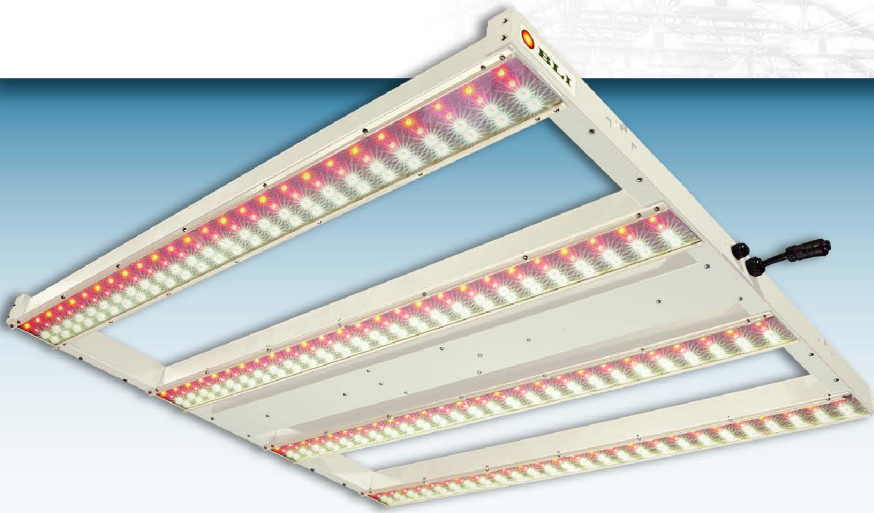

BLITM
Color Augmenting Horticulture Lighting

PerfectParTM 650W LED

BLI PerfectParTM series grow light is engineered for commercial horticulture cultivation in a 4 bar configuration for up to 5ft x 5ft grow space area. It utilizes top bin 100% OSRAM LEDs. Color Augmenting Technology integrates high efficiency white horticulture LEDs with specific red LEDs to create optimized grow spectrum for increased yield and potency. BLI's LED PerfectParTM series was created to get the most yield out of your LED footprint.

The 650W design allows multiple units to be daisy chained for up to 6x 650W LED arrays (24 bars) per 20A circuit.

SPECTRAL POWER DISTRIBUTION

PerfectParTM LED series

Electrical Specification

North America	120V	208V	240V	277V
Nominal Input Current	5.46	3.13	2.71	2.35
Nominal Input Power	655	652	650	650
BTU	2,234	2,223	2,217	2,217
Daisy Chained Units per 20A Circuit	2	4	5	6

General Features

Dimensions	40.4 in x 46.4 in x 2.2 in (1,026mm x 1,180mm x 56mm)
Weight	27 lbs
Configuration	4 Bar Array
Coverage Area	Up to 5ft x 5ft
Spectrum	Optimized Photosynthetically Active Radiation (PAR) Spectrum

- ✔ Ideal for Single and/or Multi-Tier Cultivation
- ✔ Suitable for Low Ceiling Height
- ✔ Tent Friendly

Light Source: 100% OSRAM Top Bin LED Chips
Color Augmenting Technology: Optimized Photosynthetically Active Radiation (PAR) Spectrum
Efficiency: >2.5 μmol s⁻¹ per Watt
Dimming: 0-10V, Independent Dimming of White and Red LEDs
Electrical and Wet Rating: Meets UL Requirements
Recommended Mounting Height: 1 Foot Above Canopy
Warranty: 5 Year Limited