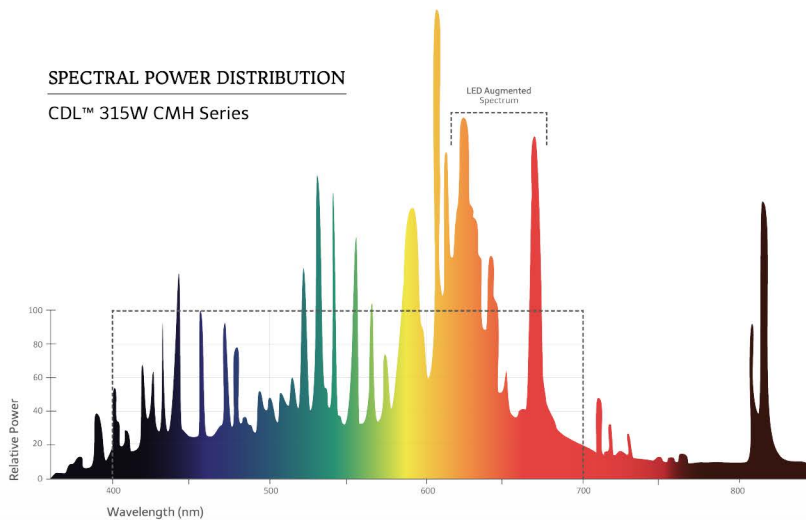

SPECTRAL POWER DISTRIBUTION

CDL^{TM} 315W CMH Series

Philips 315W Agro + LED Slimline Spectrum

CMH Light Source: Philips 315W CMH GreenPower^{TM} Lamp

LED Light Source: 100% OSRAM Top Bin LED Chips

Color Augmenting Technology: Red LED Augmented Philips 315W Agro Spectrum

Dimming: Optional

Electrical and Wet Rating: Meets UL Requirements

Recommended Mounting Height: 1 to 2 Feet Above Canopy

Warranty: 3 Year Limited

Powered by
Color Augmenting
Technology
and
OSRAM LEDs

Electrical Specification

North America	120V	208V	240V	277V
Nominal Input Current	3.46	1.97	1.70	1.47
Nominal Input Power	415	410	408	408
BTU	1,415	1,398	1,391	1,391
Daisy Chained Units per 20A Circuit	4	7	8	9

General Features

Dimensions	19.5 in x 16.8 in x 3.5 in (495mm x 427mm x 89mm)
Weight	11.4 lbs
Coverage Area	Up to 4ft x 2ft
Spectrum	Red LED Augmented Philips 315W Agro Spectrum