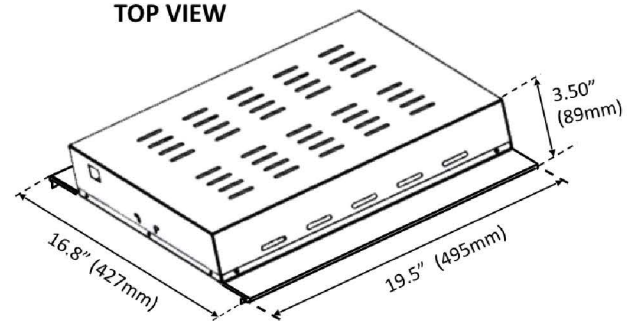

TOP VIEW

Benefits

- ✔ Suitable for Both Flowering & Vegetative Stages
- ✔ Increased Yield by up to 20% Compared to Slimline 315W CDL Agro
- ✔ Color Augmentation Technology
- ✔ Tailored Spectrum Provides Optimum Levels of Blue, Green, Yellow & Red Light
- ✔ Philips 315W Agro Spectrum Contains Small Amount of UVA & Far Red Providing High Potency
- ✔ Daisy Chain & Dimming Capabilities
- ✔ High Reliability & Performance

Applications

- ✔ Ideal for Conventional Indoor Grow
- ✔ Suitable for Low Ceiling Height
- ✔ Low to Medium Height Greenhouse
- ✔ Suitable for Multi-Tier Application Tent Friendly

© Copyright 2021 BoulderLamp, Inc.
www.boulderlamp.com | info@boulderlamp.com | (303)-444-4852
Horticultural lighting | Not suitable for household illumination